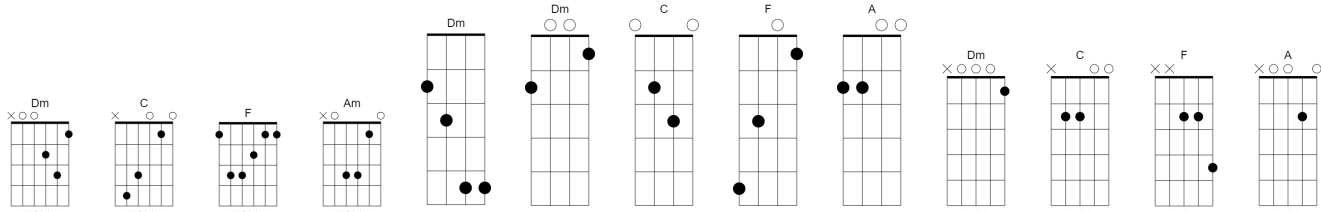

[V,C] Shady Grove

Guitar

Mandolin

Banjo (Sawmill)

[Chorus]

Dm C Dm
 Shady Grove, my little love, Shady Grove I say
 F C A Dm
 Shady Grove, my little love, I'm bound to go away

[Verse 2]

Dm C Dm
 Cheeks as red as a blooming rose, And eyes are the
 prettiest brown
 F C C
 She's the darling of my heart Sweetest little girl in
 town

[Chorus] [Instrumental]

[Verse 3]

Dm C Dm
 I wish I had a big fine horse, And corn to feed him
 on
 F C C
 And Shady Grove to stay at home, And feed him while
 I'm gone

[Chorus] [Instrumental]

[Verse 4]

Dm C Dm
 Went to see my Shady Grove, She was standing in the
 door
 F C C
 Dm
 Her shoes and stockin's in her hand, And her little
 bare feet on the floor

[Chorus] [Instrumental]

[Verse 5]

Dm C Dm
 When I was a little boy, I wanted a Barlow knife
 F C
 Dm
 And now I want little Shady Grove, To say she'll be
 my wife

[Chorus] [Instrumental]

[Verse 6]

Dm C Dm
 Kiss from pretty little Shady Grove, Is sweet as
 brandy wine
 F C C
 Dm
 And there ain't no girl in this old world, That's
 prettier than mine

Dm C Dm
 If I had a needle and thread, As fine as I can sew
 F C C
 Dm
 I'd sew my pretty girl to my side, And down the road
 we go